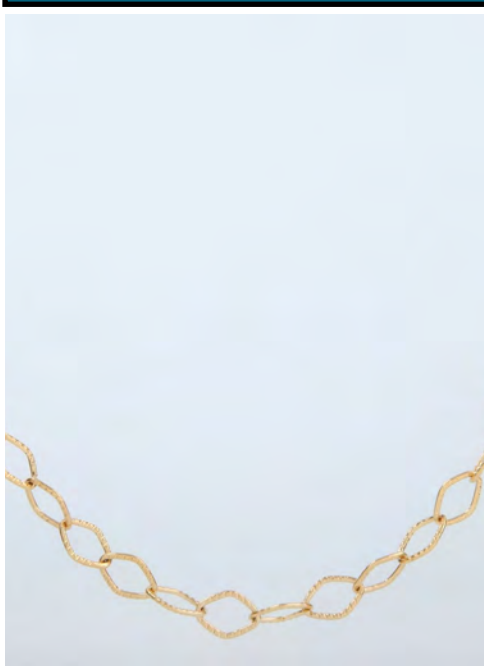

18K gold-plated & matte black finished stainless steel  
Measurements: 76cm One Size (can be worn as necklaces)  
Net Weight: 46g

SKU: CH-K2

EAN:745844969297

Swan

The Fairy Tale of London

Colour: Gold

Retail Price: € 87